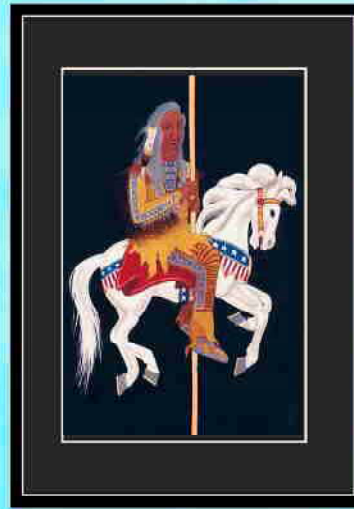

***“RED MAN ON A WHITE  
MAN’S MERRY GO ROUND”***

**11” x 14” Black or Barn Wood Frame,  
with 6” x 9” Print & Black Matt.**

**Price \$ 55.00  
Shipping \$ 15.00**

**18” x 24” Black or Barn Wood Frame,  
with 12 3/4” x 18 3/4” print & Black Matt.**

**Price \$135.00  
Shipping \$ 25.00**

**18” x 24” Black or Barn Wood Frame,  
with 12 3/4” x 18 3/4” Print, Double  
Matt & Miniature Cultural Item.**

**Price \$155.00  
Shipping \$ 25.00**